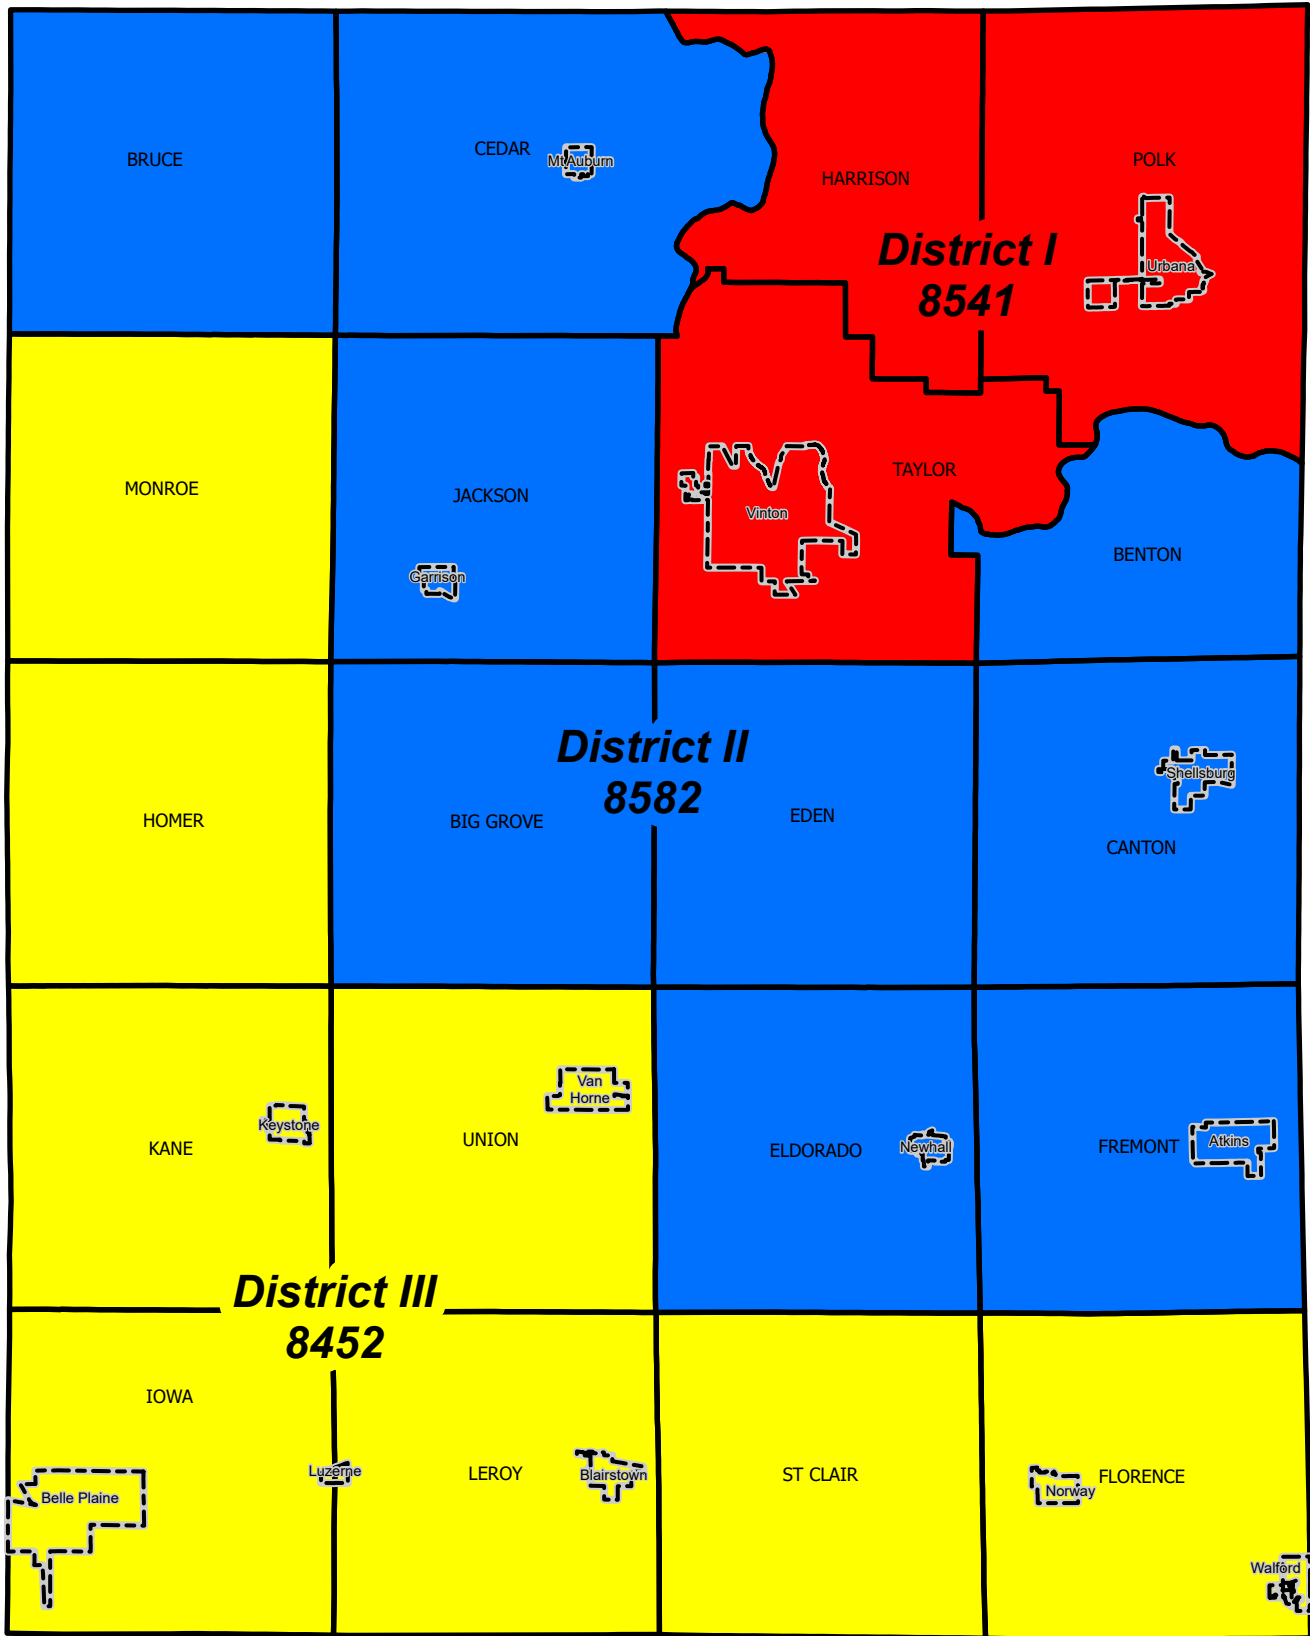

Benton County Supervisor Districts

- District III**
 -Bruce Volz
- District II**
 -Tracy Seeman
- District I**
 -Ronald Tippett