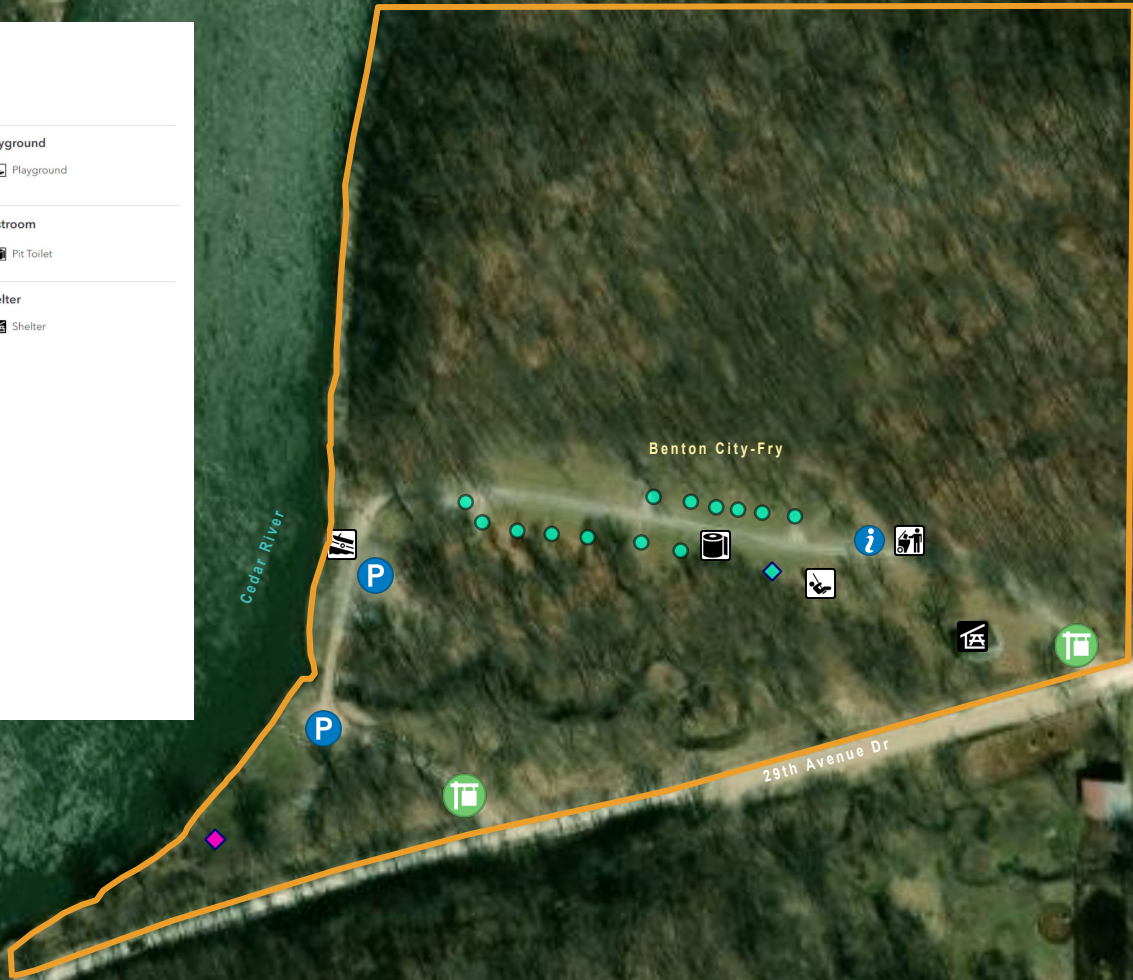

Legend

Boat Ramp Boat Ramp	Playground Playground
Camp Site 30 / 50 AMP 50 AMP 30 AMP 30 AMP Walk-in Tenting Primitive Tent Site	Restroom Pit Toilet Shelter Shelter
Garbage/Recycling Dumpster	
Kiosk Information/Registration Kiosk	
Parking Area Parking Area	
Park Entrance Park Entrance	

Benton City-Fry Recreation Area
5899 29th Ave Dr.
Vinton, IA 52349

Esri, TomTom, Garmin, FAO, NOAA, USGS, Esri, TomTom, Garmin, Foursquare, METI/NASA, USGS, Maxar, Microsoft, Esri, NASA, NGA, USGS, Iowa DNR, Esri, TomTom, Garmin, SafeGraph, FAO, METI/NASA, USGS, EPA, NPS, USFWS, Esri, USGS

2024

Coordinate System: WGS 1984 Web Mercator Auxiliary Sphere